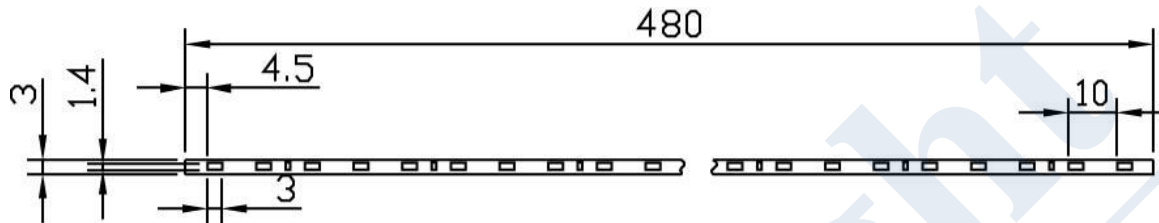

1. 实物图 Picture of real products

连接方式 Connection mode

2. 平面尺寸图 Dimension (mm)

3. LED 参数 Features

项目 Item	参数 Parameter
LED 组合方式 LED compound mode	3 串 16 并 3 Cascade 16 parallel
最小截断尺寸 Minimum truncation size	---
灯珠(中心)间距 Lamp bead (center) spacing	10mm
LED 型号 LED Part No	179BP
LED 芯片 LED Chip No	---
LED 电流 LED current	60mA
LED 波长或色温 Wavelengthλd (nm) Or Tc (k)	5750K-6250K
LED 颜色 LED Color	正白 White
LED 流明 LED lumen	16-18LM